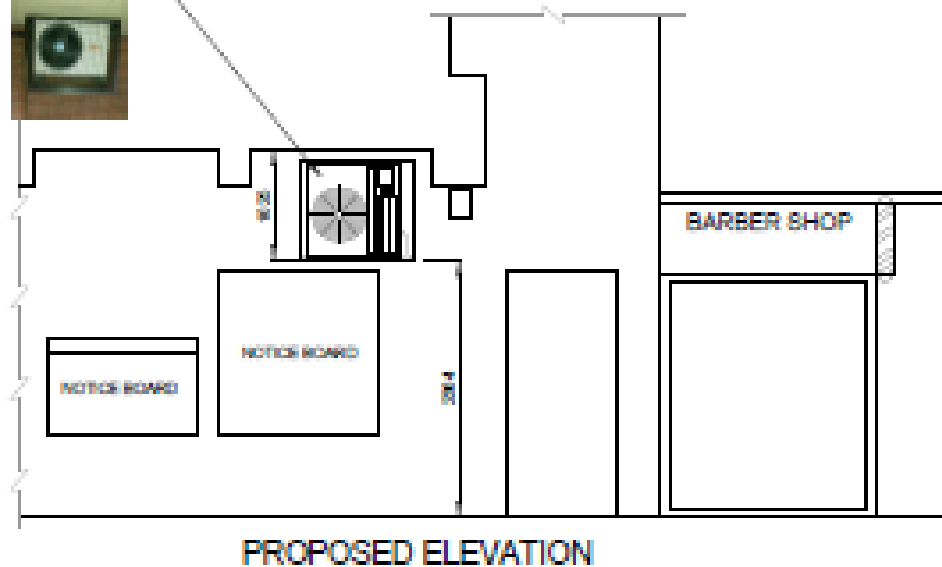

Item 5i

4/02153/16/FUL - INSTALLATION OF AIR CONDITIONING UNIT

26A BENNETTS GATE, HEMEL HEMPSTEAD, HP3 8EW

Item 5i

4/02153/16/FUL - INSTALLATION OF AIR CONDITIONING UNIT

26A BENNETTS GATE, HEMEL HEMPSTEAD, HP3 8EW

MITSUBISHI ELECTRIC
AIR CONDITION UNIT
MODEL: SLD-R400VM
REFER TO MANUFACTURE FOR FULL
SPECIFICATION

JOB: BARBER SHOP 26a BENNETT GATE HEMEL HEMPSTEAD HP3 8EW

JOB NUMBER:	60130
SCALE:	1:50@A4
DATE:	14.08.2016