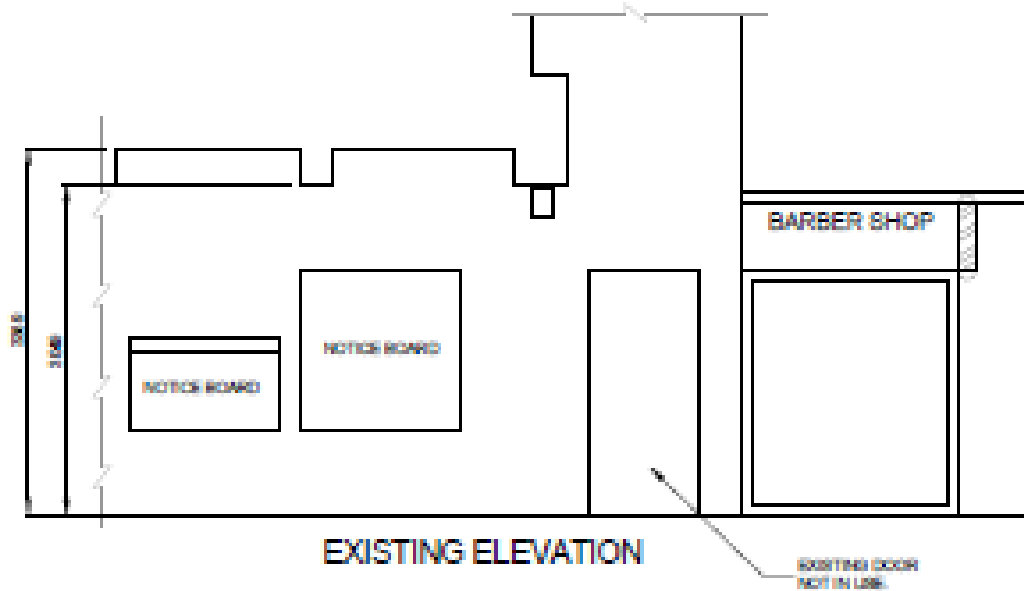

Item 5i

4/02153/16/FUL - INSTALLATION OF AIR CONDITIONING UNIT

26A BENNETTS GATE, HEMEL HEMPSTEAD, HP3 8EW

Item 5i

4/02153/16/FUL - INSTALLATION OF AIR CONDITIONING UNIT

26A BENNETTS GATE, HEMEL HEMPSTEAD, HP3 8EW

MITSUBISHI ELECTRIC
AIR CONDITION UNIT
MODEL: SLD-R400VM
REFER TO MANUFACTURE FOR FULL
SPECIFICATION

JOB: BARBER SHOP 26a BENNETT GATE HEMEL HEMPSTEAD HP3 8EW

JOB NUMBER:	60130
SCALE:	1:50@A4
DATE:	14.08.2016